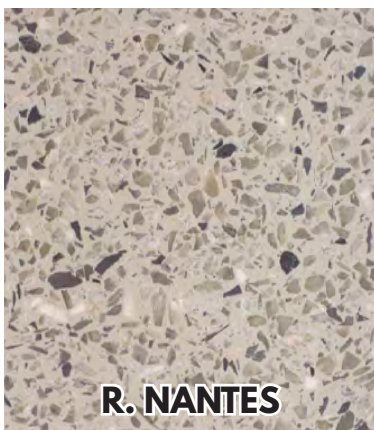

TERRAZZO IN-SITU RESIN

terrazzo design with resin component. installed directly to your floor and make the terrazzo on site!
suitable for a large area to be applied with terrazzo. (for this, there is a minimum of 100m²)

- application on-site without limitation of area
- color is to be brighter than the cement base
- no cracks guaranteed
- compressive strength more than k500
- hardness more than 7 MOHS
- scratch resistance
- seamless application