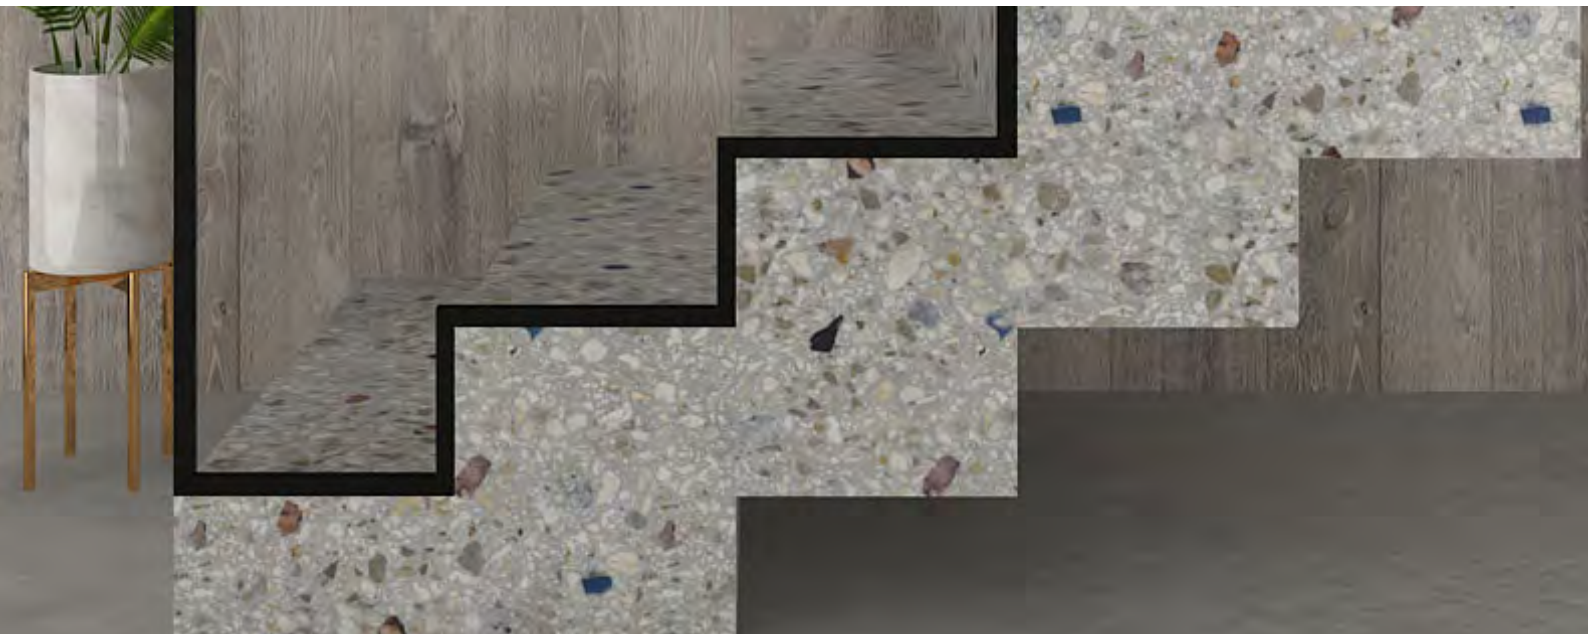

inspirations.